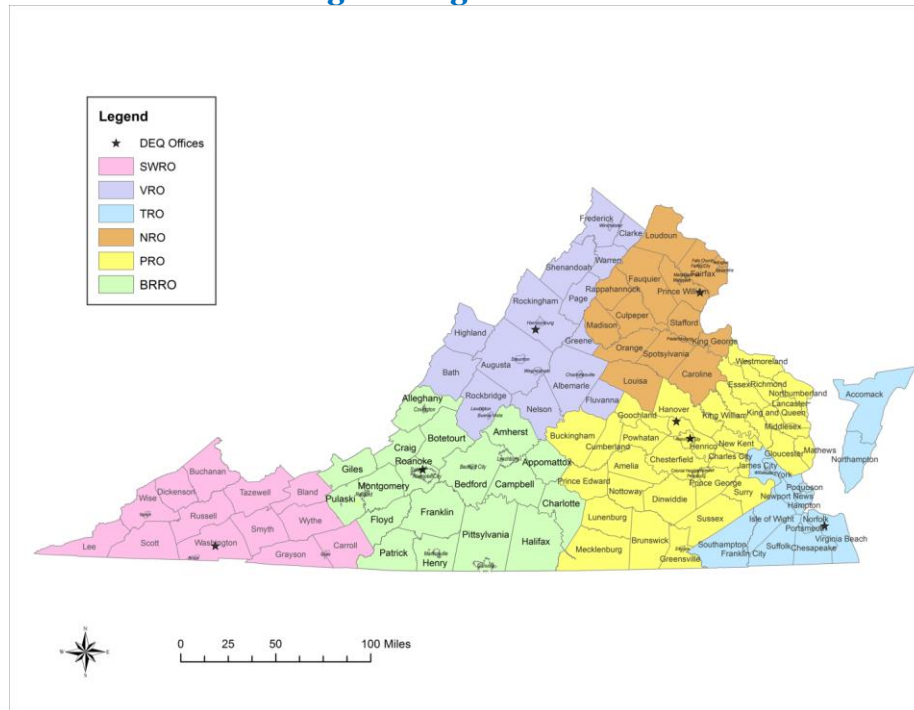

**Department of Environmental Quality**  
**Virginia Regional Offices**

Regional Office	Counties and Cities
<b>Blue Ridge Regional Office (BRRO)</b> 3019 Peters Creek Rd. Roanoke, VA 24019 540-562-6700 540-562-6725 (Fax)	<b>Counties</b> Alleghany, Amherst, Appomattox, Bedford, Botetourt, Buckingham, Campbell, Charlotte, Craig, Cumberland, Floyd, Franklin, Giles, Halifax, Henry, Lunenburg, Mecklenburg, Montgomery, Nottoway, Patrick, Pittsylvania, Prince Edward, Pulaski, Roanoke <b>Cities</b> Clifton Forge, Danville, Covington, Lynchburg, Martinsville, Radford, Roanoke, Salem.
<b>Northern Regional Office (NRO)</b> 13901 Crown Ct. Woodbridge, VA 22193 703-583-3800 703-583-3801 (Fax)	<b>Counties</b> Arlington, Caroline, Culpeper, Fairfax, Fauquier, King George, Loudoun, Louisa, Madison, Orange, Prince William, Rappahannock, Spotsylvania, Stafford <b>Cities</b> Alexandria, Falls Church, Fairfax, Fredericksburg, Manassas, Manassas Park
<b>Piedmont Regional Office (PRO)</b> 4949-A Cox Rd. Glen Allen, VA 23060 804-527-5020 804-527-5106(Fax)	<b>Counties</b> <b>Counties:</b> Amelia, Brunswick, Buckingham, Charles City, Chesterfield, Cumberland, Dinwiddie, Essex, Gloucester, Goochland, Greensville, Hanover, Henrico, King and Queen, King William, Lancaster, Lunenburg, Mathews, Mecklenburg, Middlesex, New Kent, Northumberland, Nottoway, Powhatan, Prince Edward, Prince George, Richmond, Surry, Sussex, Westmoreland <b>Cities</b> Colonial Heights, Emporia, Hopewell, Petersburg, Richmond
<b>Southwest Regional Office (SWRO)</b> 355 Deadmore St. Abingdon, VA 24212 (276) 676-4800 (276) 676-4899 (Fax)	<b>Counties</b> Bland, Buchanan, Carroll, Dickenson, Grayson, Lee, Russell, Scott, Smyth, Tazewell, Washington, Wise and Wythe <b>Cities</b> Bristol, Galax, Norton
<b>Tidewater Regional Office (TRO)</b> 5636 Southern Blvd. Virginia Beach, VA 23462 (757) 518-2000 (757) 518-2009 (Fax)	<b>Counties</b> Accomack, Isle of Wight, James City, Northampton, Southampton, York <b>Cities</b> Chesapeake, Franklin, Hampton, Newport News, Norfolk, Poquoson, Portsmouth, Suffolk, Virginia Beach, Williamsburg
<b>Valley Regional Office (VRO)</b> 4411 Early Road Harrisonburg, VA 22801 (540) 574-7800 (540) 574-7878 (Fax)	<b>Counties</b> Albemarle, Augusta, Bath, Clarke, Fluvanna, Frederick, Greene, Highland, Nelson, Page, Rockbridge, Rockingham, Shenandoah, Warren <b>Cities</b> Buena Vista, Charlottesville, Harrisonburg, Lexington, Staunton, Waynesboro, Winchester